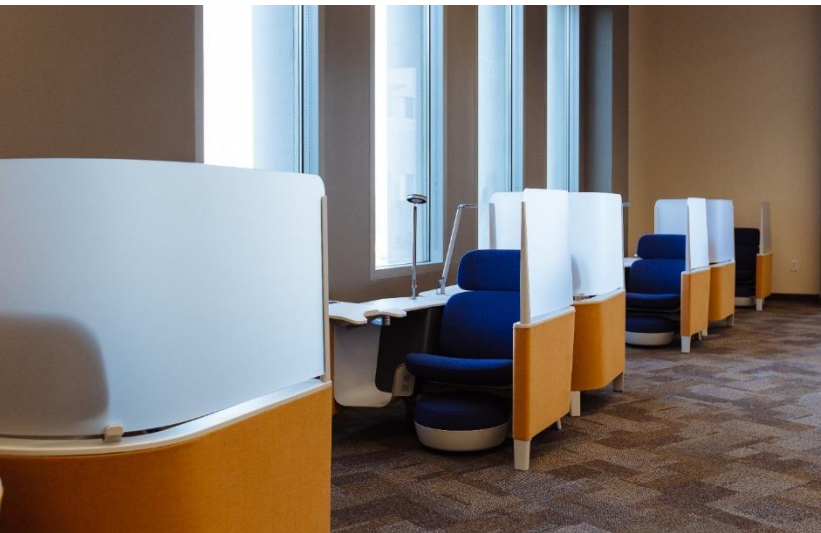

Cal State San Marcos – Kellogg Library Computer Lab

A CASE STUDY

WHO

The five-story, 200,000-square-foot Kellogg Library originally opened in Spring 2004. In addition to library collections, services and staff, the building houses academic computing offices, the Barahona Center for the Study of Books in Spanish for Children and Adolescents, the Student Computer Help Desk, the Faculty Center, the Learning Assistance Program, a Technology Resource Center, video recording studios and edit rooms, **a 100-seat open computer lab**, four 60-seat classrooms, one 80-seat classroom, the campus satellite copy center, and Starbucks coffee shop. The library is one of the largest in the CSU system.

PROJECT OVERVIEW

Students are learning differently in regards to posture and space. Although this is a Computer Lab for focused work, the furniture refresh allows students to choose how they focus and study. Learning in a standard desk setting, having the ability to stand and work on the computer or more of a lounge position utilizing the Steelcase Brody WorkLounge.

A CASE STUDY

ISSUES ADDRESSED:

Our goal was to be able to fit more workstations in the same footprint while creating spaces that gave students the ability to collaborate.

The original computer lab was under utilized by students at the university. The Library Team envisioned a space where the students would want to come and work as well as have control in how they work.

Incorporating the Steelcase Brody WorkLounge as well as a few height adjustable desks will allow for students to choose their posture and privacy preferences when studying and collaborating.

A CASE STUDY