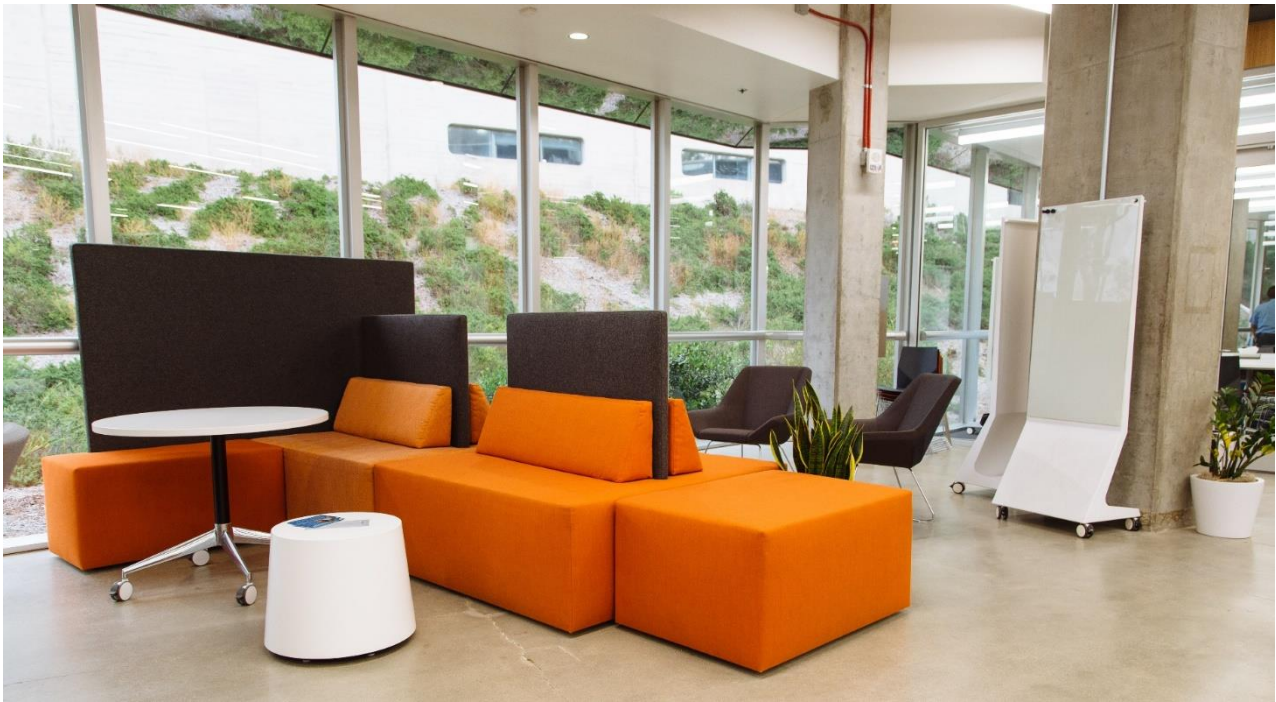

UC San Diego
Geisel Library – Teaching + Learning Commons

A CASE STUDY

TEACHING + LEARNING
Commons
bkm.

WHO

UC San Diego established the Teaching + Learning Commons to advance and improve how they teach and learn on campus. There is a suite of services and programs offered to develop better instructors and more engaged learners.

UC San Diego wanted to achieve a space that included not only an open work space for their staff that could promote collaboration, but also accommodate the needs for a more collaborative interaction between students and instructors.

The Teaching + Learning Commons is one of the first projects that is part of the Geisel Revitalization Initiative, which aims at transforming the most heavily used interior public spaces in Geisel Library. This initiative is aimed at meeting the evolving needs of 21st century students and scholars.

Furnishings: 5 private meeting spaces that can accommodate 1-3 people, (3) clusters of benching stations to accommodate up to 16 people, Reception, classrooms and open collaborative areas for individuals and groups.